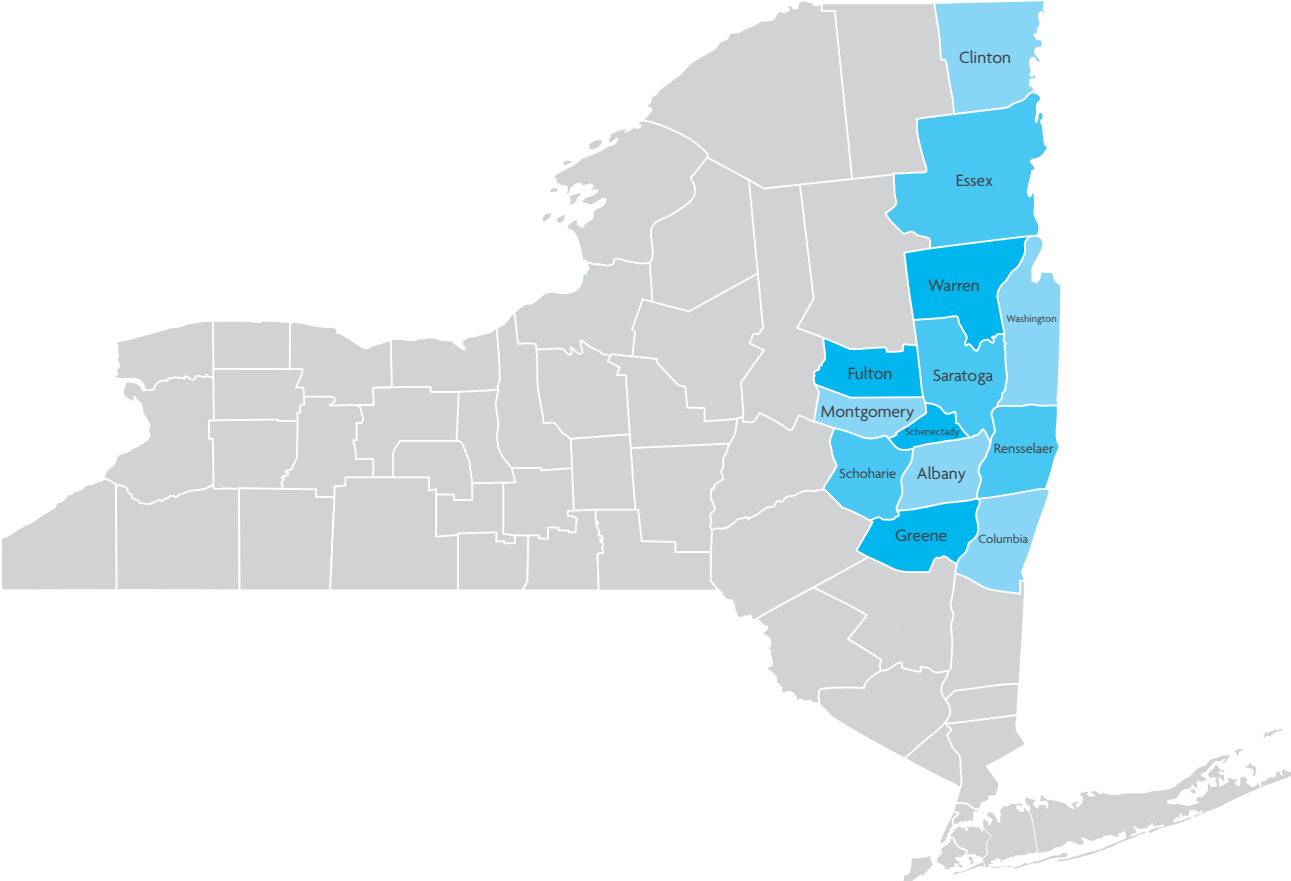

Service Area Map

BlueShield
of Northeastern New York